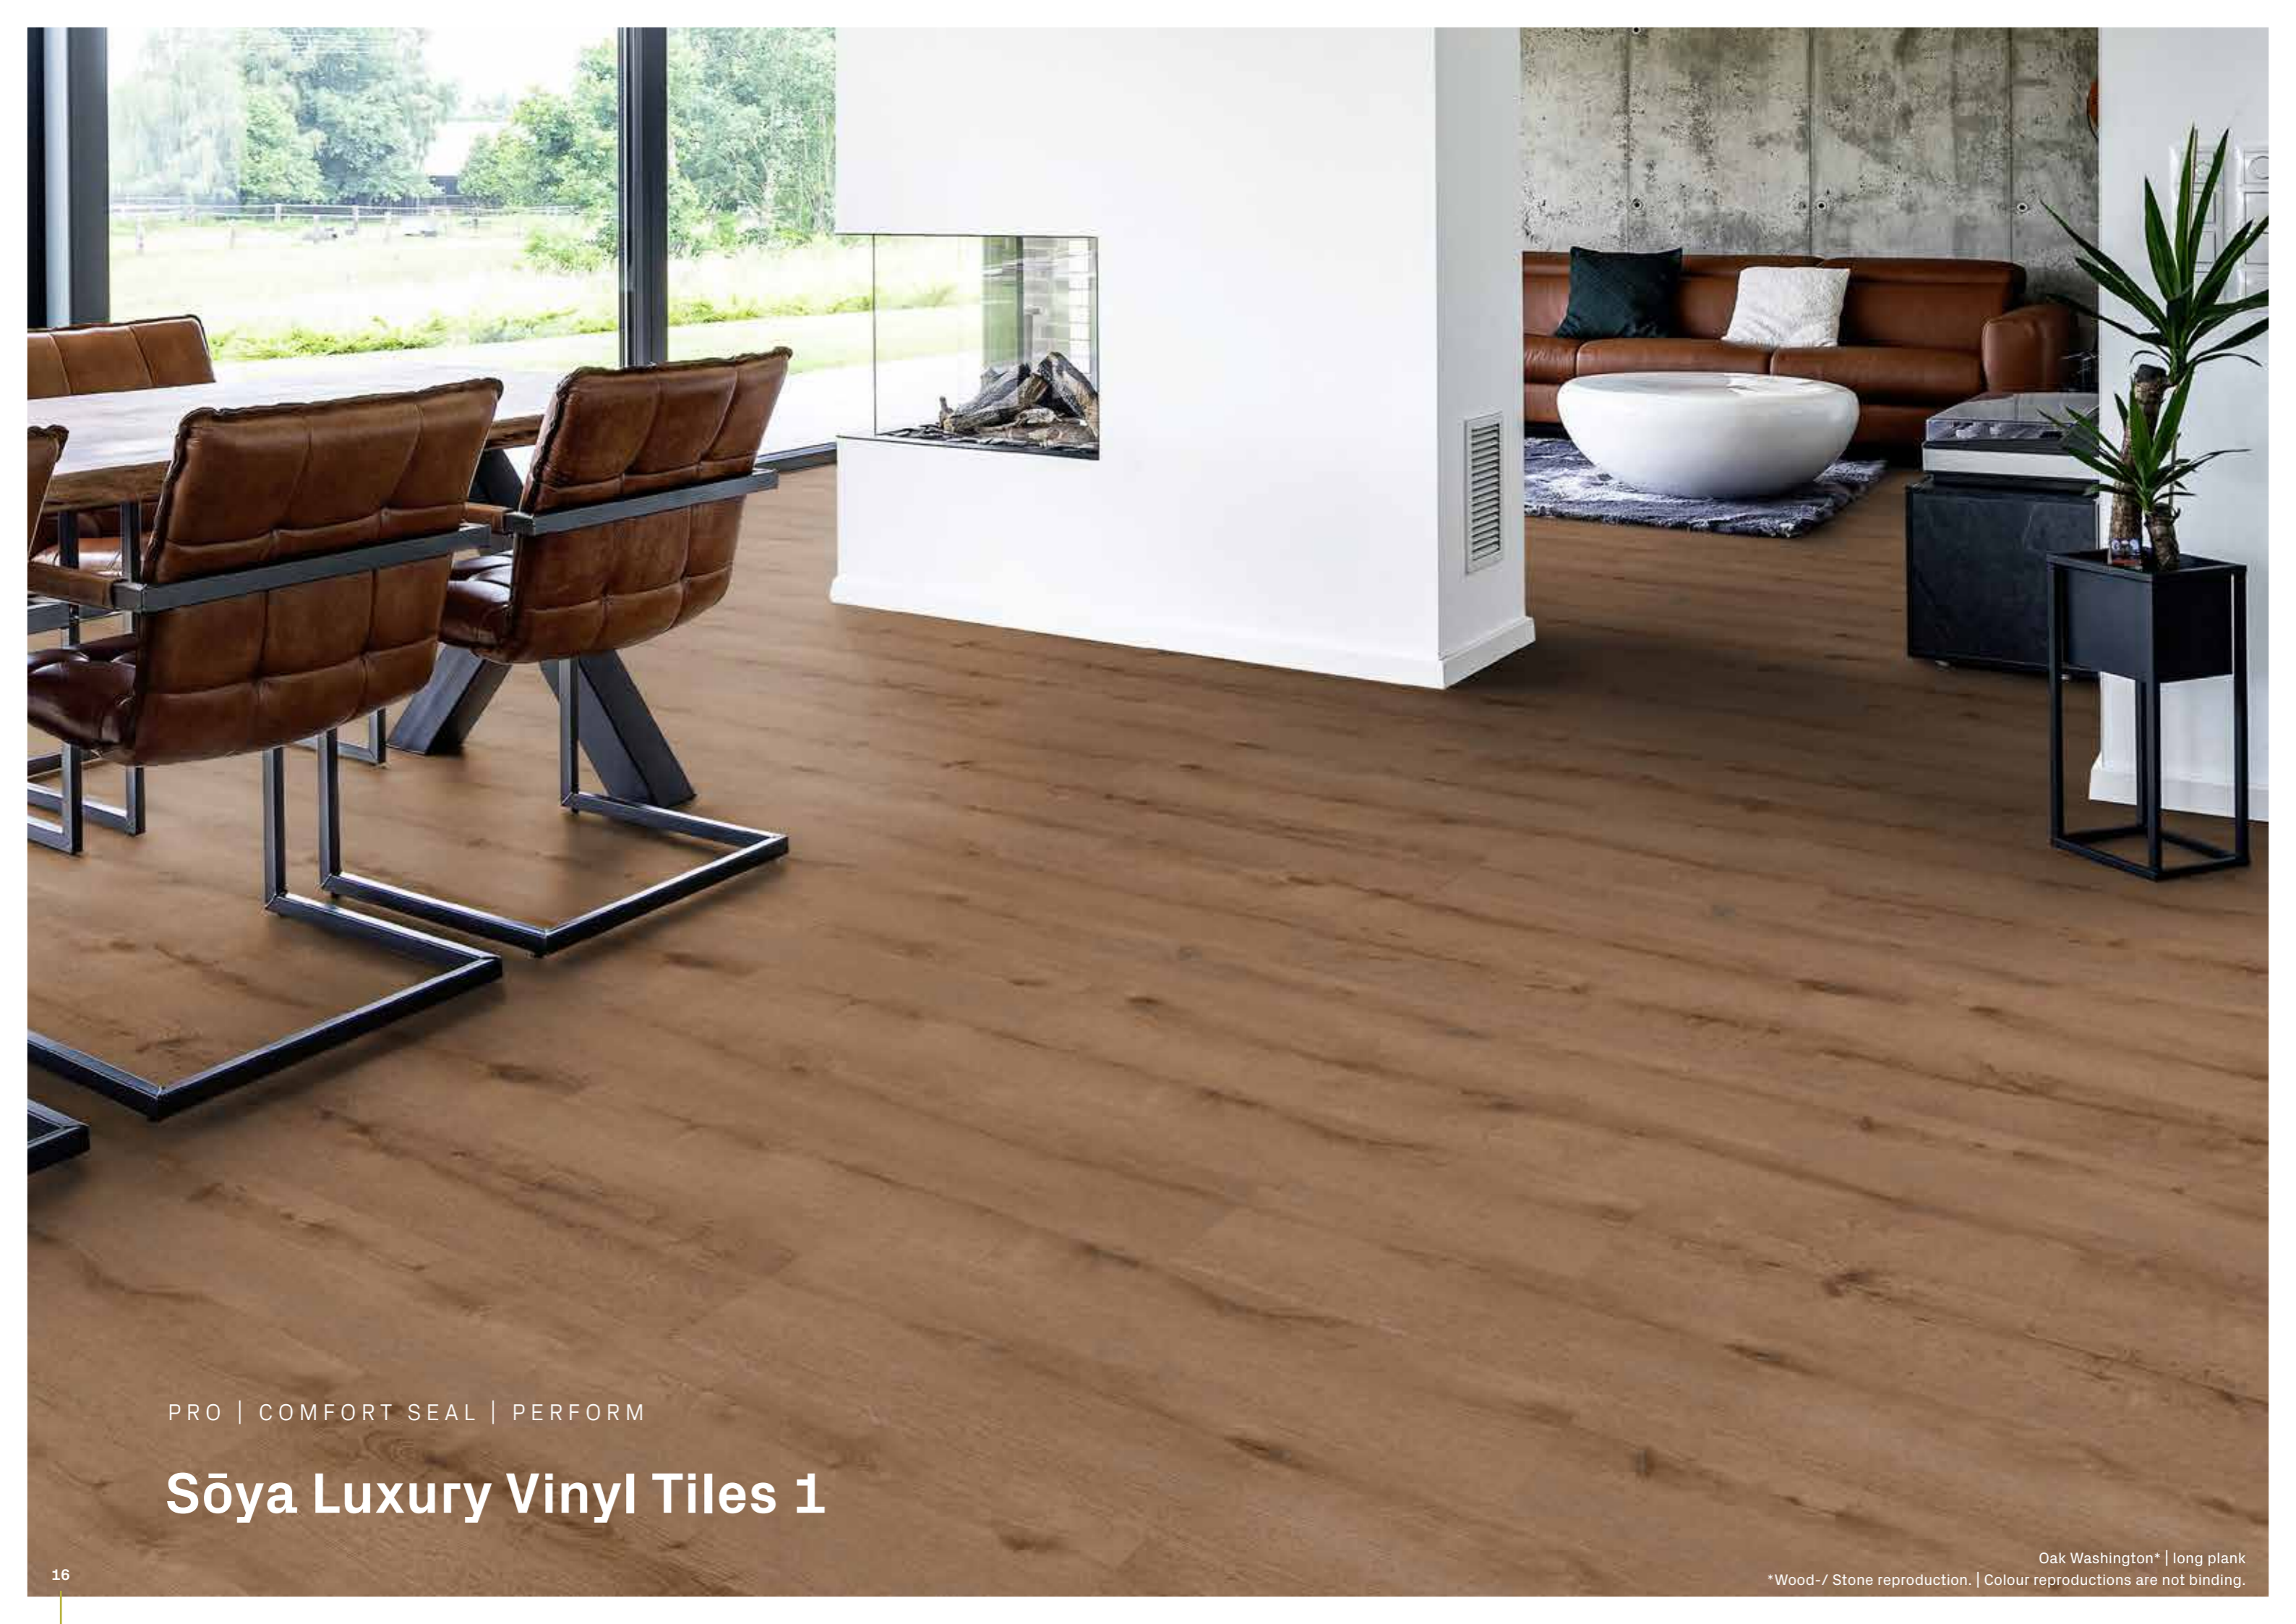

PRO | COMFORT SEAL | PERFORM

Sōya Luxury Vinyl Tiles 1

Oak Washington* | long plank

*Wood-/ Stone reproduction. | Colour reproductions are not binding.