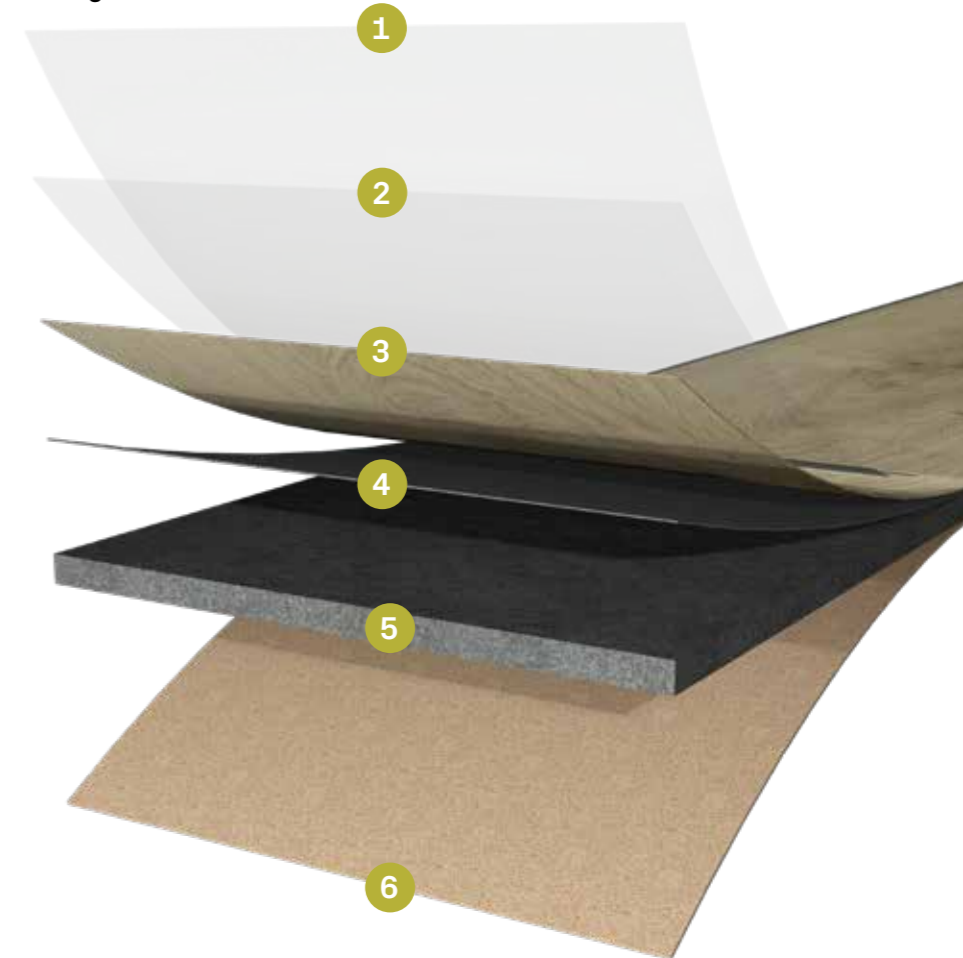

Comfort SEAL ^{1&2}

1. 1 Transparent, hard-wearing PU-coating
2. 2 Transparent wear layer with embossed structure
3. 3 Printed decor layer
4. 4 LVT middle layer
5. 5 HDF baseboard
6. 6 Cork impact sound insulation