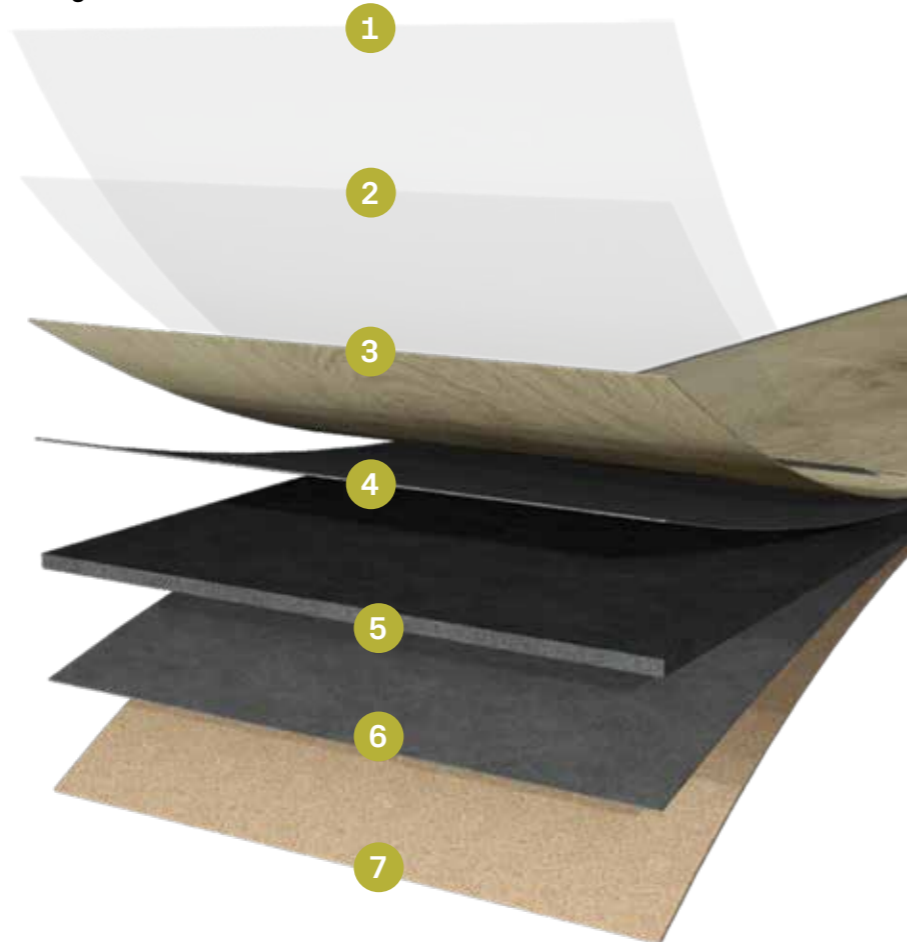

IF YOU WANT IT ALL

Perform ¹

1. 1 Transparent, hard-wearing PU-coating
2. 2 Transparent wear layer with embossed structure
3. 3 Printed decor layer
4. 4 LVT middle layer
5. 5 Baseboard SPC
6. 6 LVT stabilizing layer
7. 7 Cork impact sound insulation