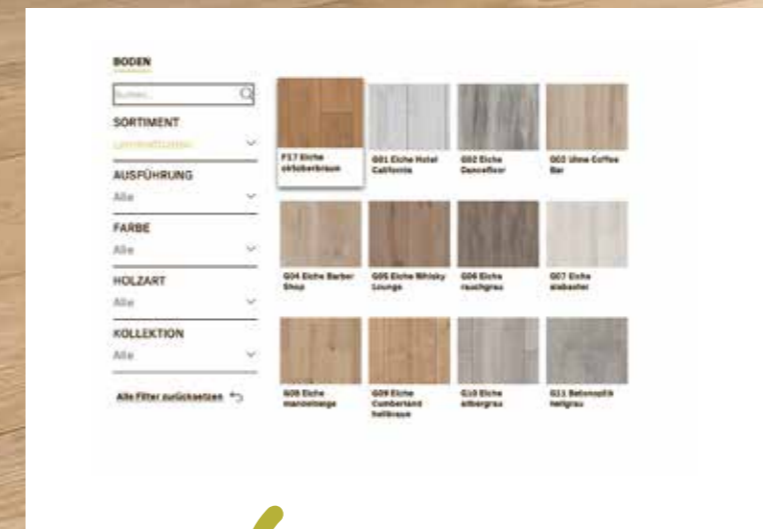

MY VIRTUAL FLOOR

My Room Studio

With our virtual Room Studio you can view all of our floors in your own home. Here and now. Just use your smartphone. As soon as you are in the Room Studio you have two options:

1. 1 You can either take a picture of your room with your smartphone and select your preferred floor, which you lay virtually.
2. 2 Or you can select room images from our gallery and virtually lay your preferred floor there.

With our virtual Room Studio you can look at all of our floors in the comfort of your own home either on your laptop, tablet or desktop computer. Due to the size of the display, this is sometimes the better alternative. Just click on the "Room Studio" button on the right-hand side of the screen.

Insert your own room photo, take out the old floor and experience the new floor in your own room!