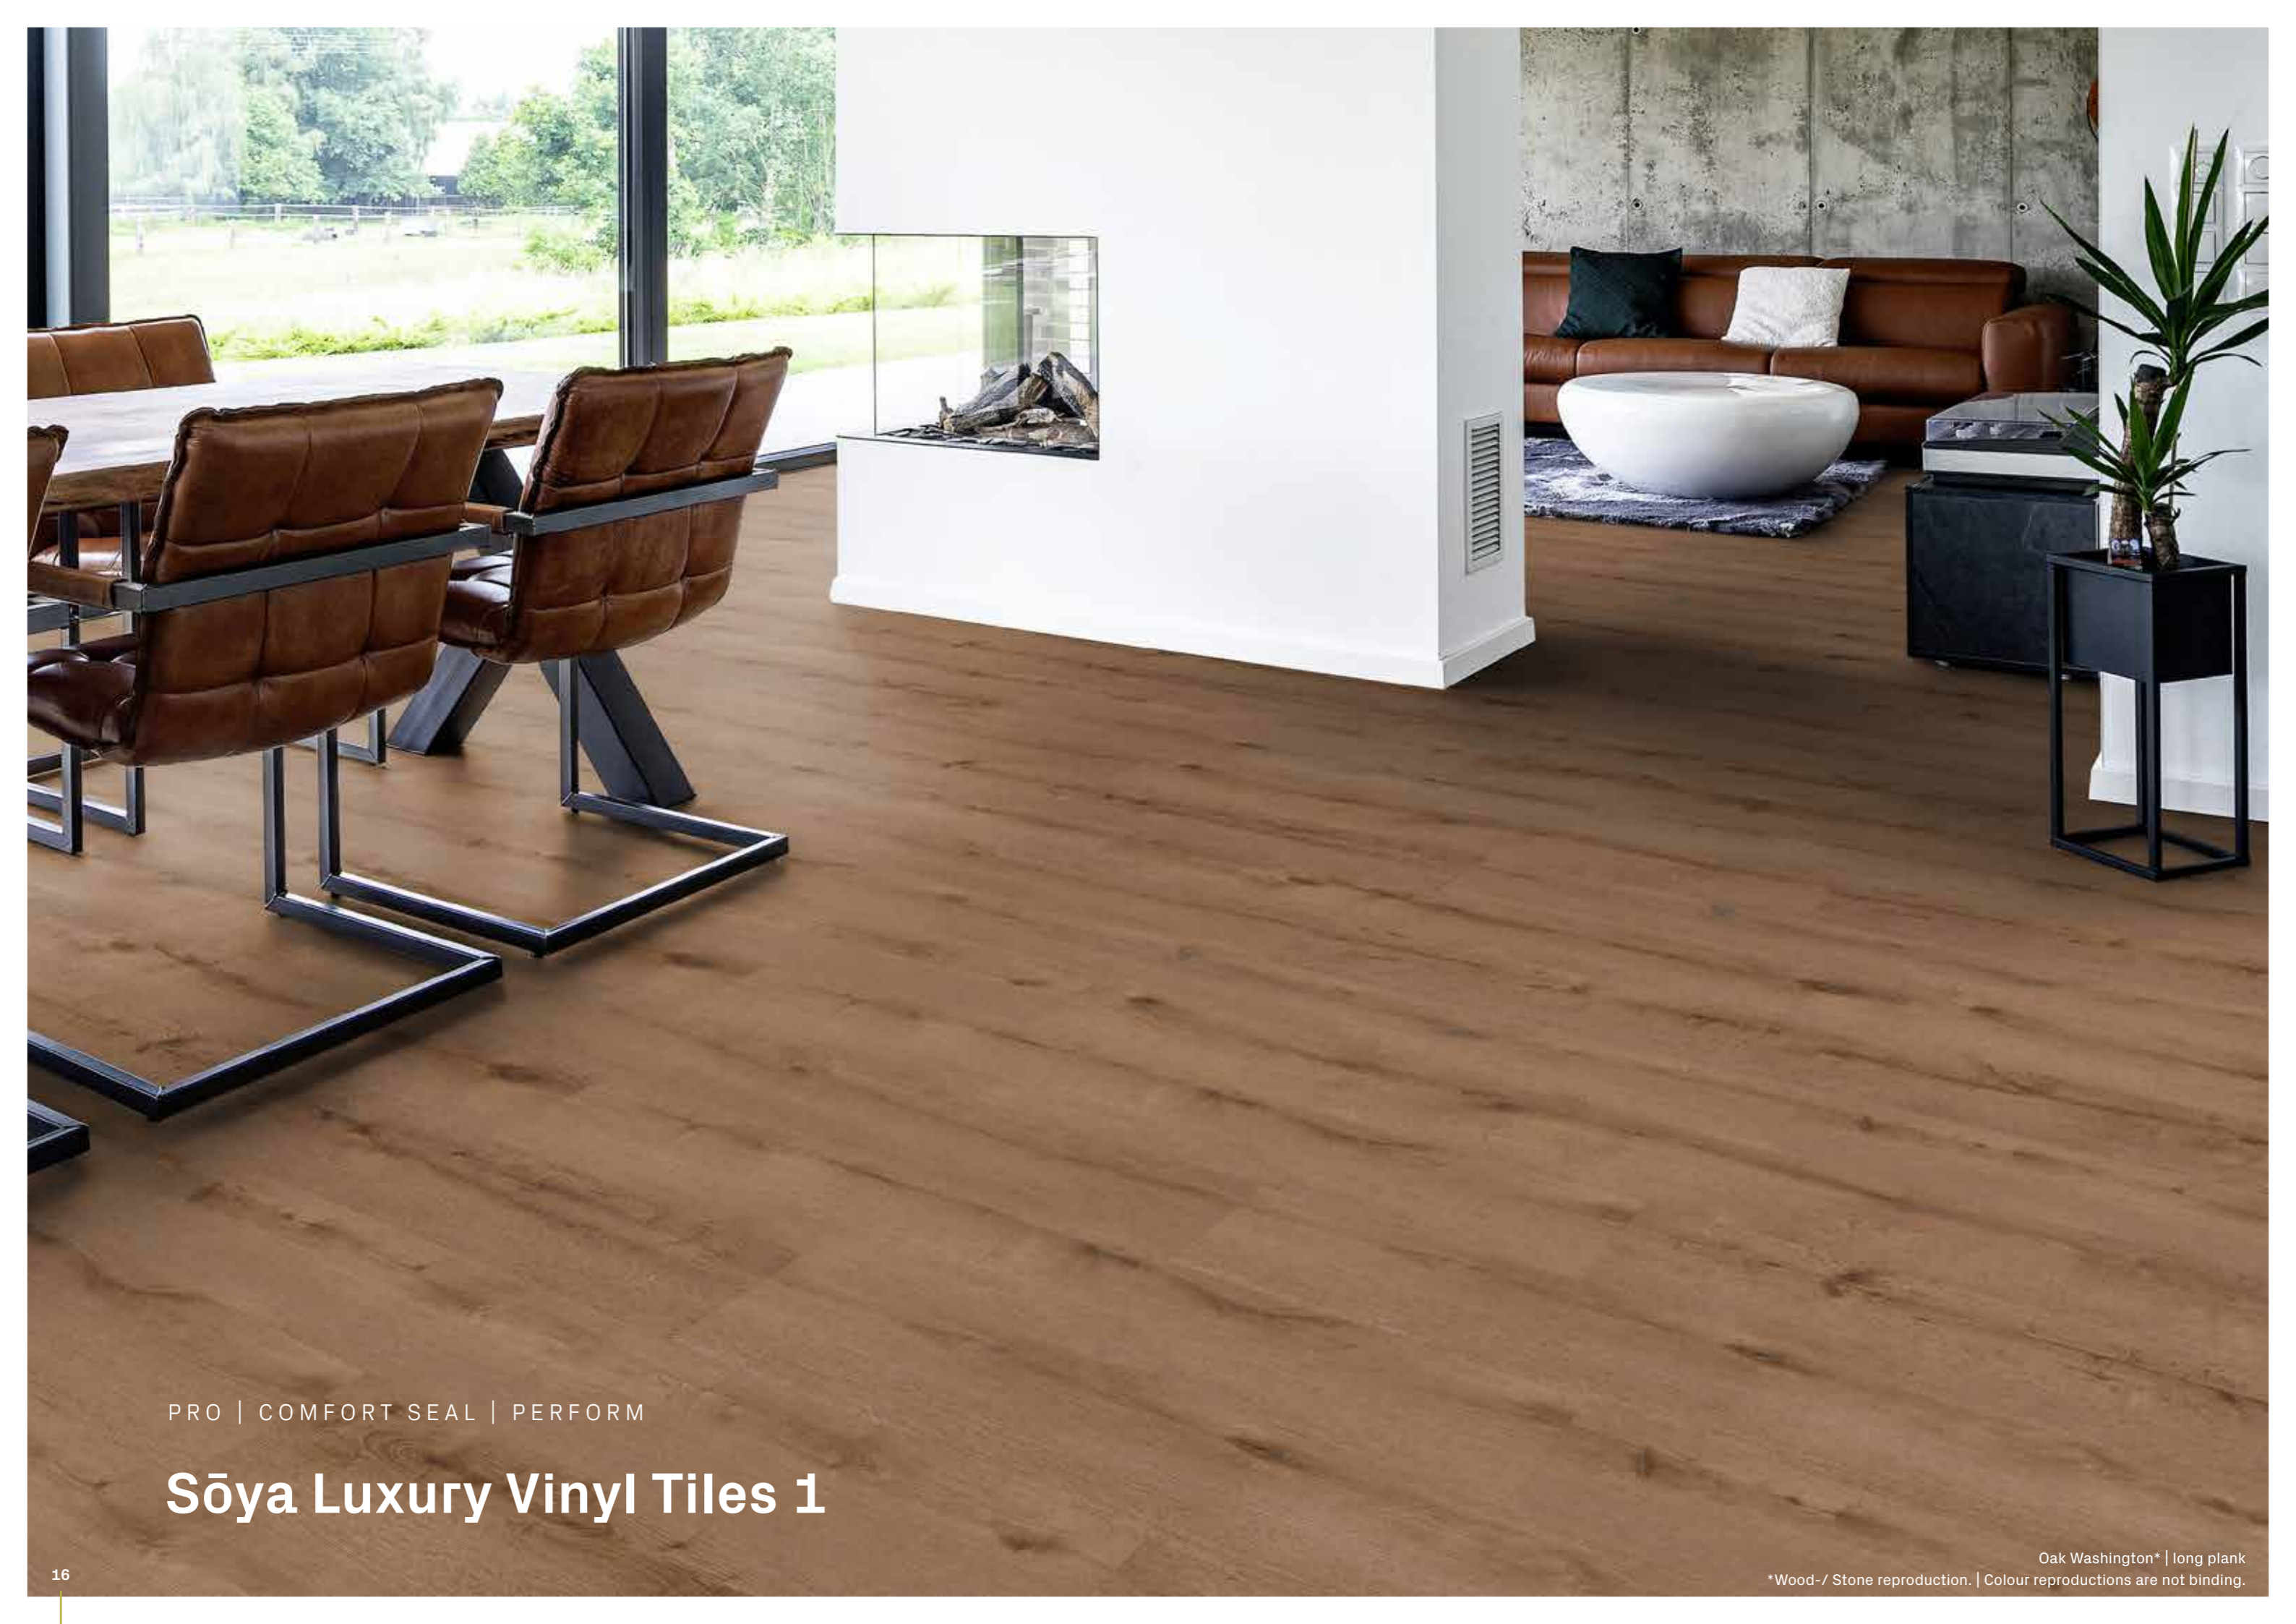

PRO | COMFORT SEAL | PERFORM

Sōya Luxury Vinyl Tiles 1