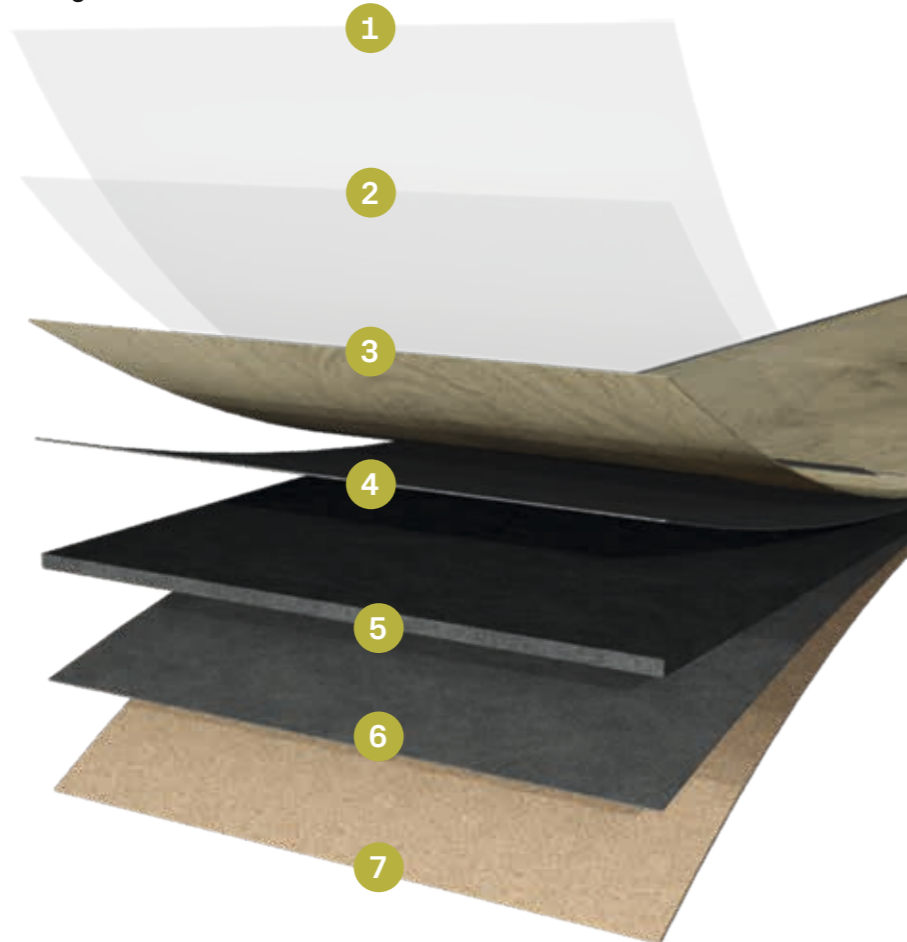

IF YOU WANT IT ALL

Perform ¹

1. 1 Transparent, hard-wearing PU-coating
2. 2 Transparent wear layer with embossed structure
3. 3 Printed decor layer
4. 4 LVT middle layer
5. 5 Rigid baseboard
6. 6 LVT stabilizing layer
7. 7 Cork impact sound insulation