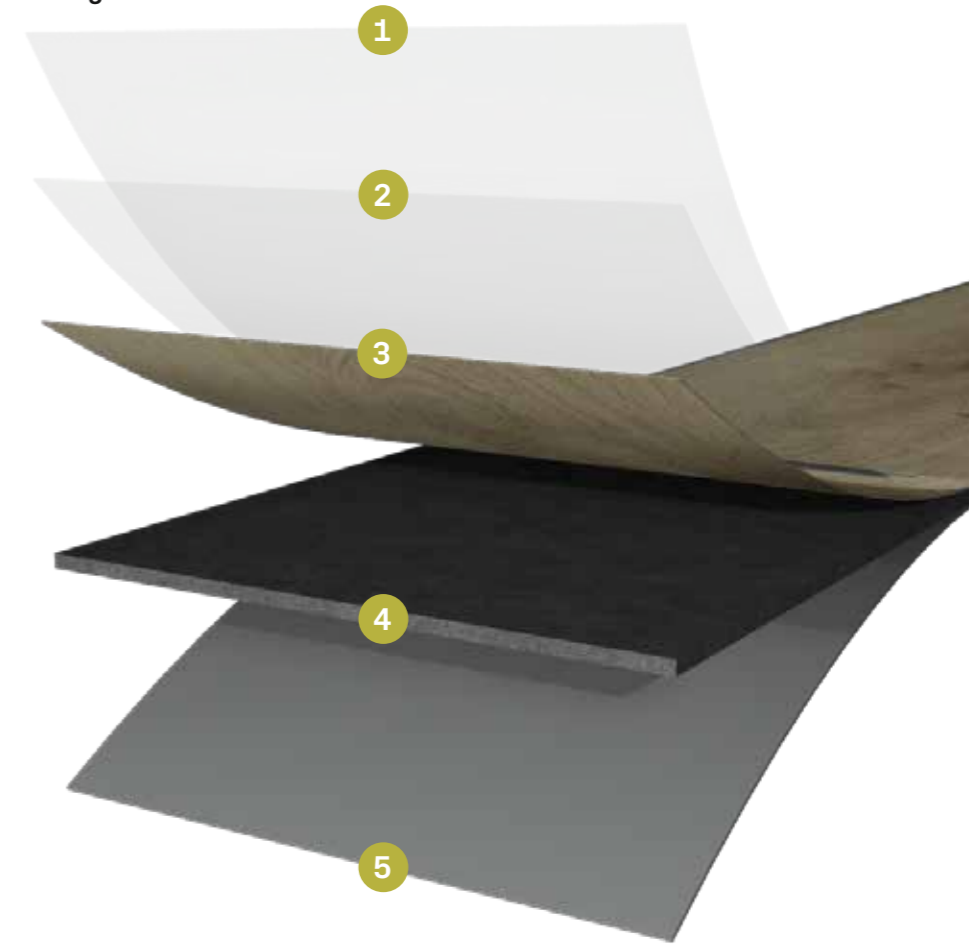

Solid ²

- 1 Transparent, hard-wearing PU-coating
- 2 Transparent wear layer with embossed structure
- 3 Printed decor layer
- 4 Rigid baseboard
- 5 Impact sound insulation

LOCK IT EASY	SUITABLE FOR BATHROOMS	WARRANTY 10 years commercial usage	WARRANTY 20 years domestic usage	ANTIBACTERIAL	ANTI SLIP	V-GROOVE
ROBUST	HEALTHY HOME ENVIRONMENT	EASY TO CARE FOR	QUIET	ANTI-STATIC	UNDERFLOOR HEATING SYSTEM	
Non-slip and flame resistant.						

* Suitable for water-based and electric underfloor heating systems. Heating systems with reverse cycle cooling must be fitted with an automatic control unit for dew point regulation. Only suitable for electric surface hearing systems fitted with gentle warm-up technology and a control unit for automatic dew point regulation.