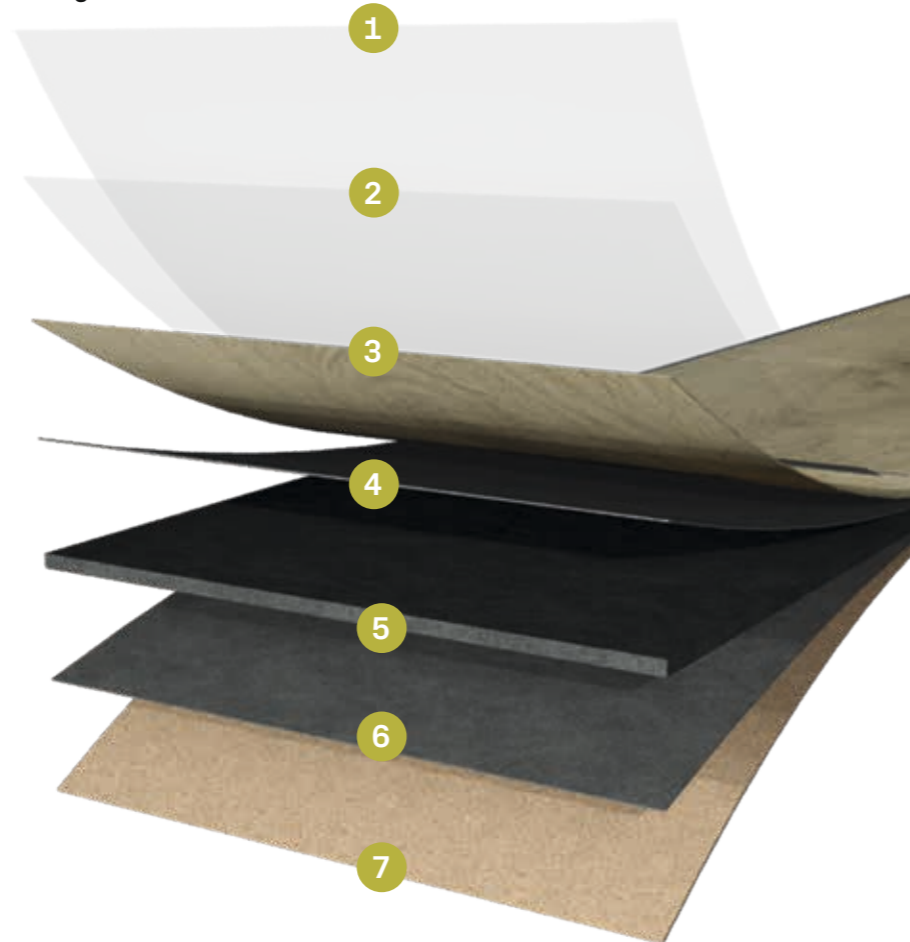

IF YOU WANT IT ALL

Perform ¹

1. 1 Transparent, hard-wearing PU-coating
2. 2 Transparent wear layer with embossed structure
3. 3 Printed decor layer
4. 4 LVT middle layer
5. 5 Rigid baseboard
6. 6 LVT stabilizing layer
7. 7 Cork impact sound insulation

- LOCK IT EASY
- SUITABLE FOR BATHROOMS
- 10 years WARRANTY commercial usage
- 20 years WARRANTY domestic usage
- ANTIBACTERIAL
- IMPACT SOUND INSULATION
- ANTI-STATIC

2. Non-slip and flame resistant.

* Suitable for water-based and electric underfloor heating systems. Heating systems with reverse cycle cooling must be fitted with an automatic control unit for dew point regulation. Only suitable for electric surface heating systems fitted with gentle warm-up technology and a control unit for automatic dew point regulation.

THE COMFORTABLE CHOICE

Comfort SEAL ^{1&2}

1. 1 Transparent, hard-wearing PU-coating
2. 2 Transparent wear layer with embossed structure
3. 3 Printed decor layer
4. 4 LVT middle layer
5. 5 HDF baseboard
6. 6 Cork impact sound insulation