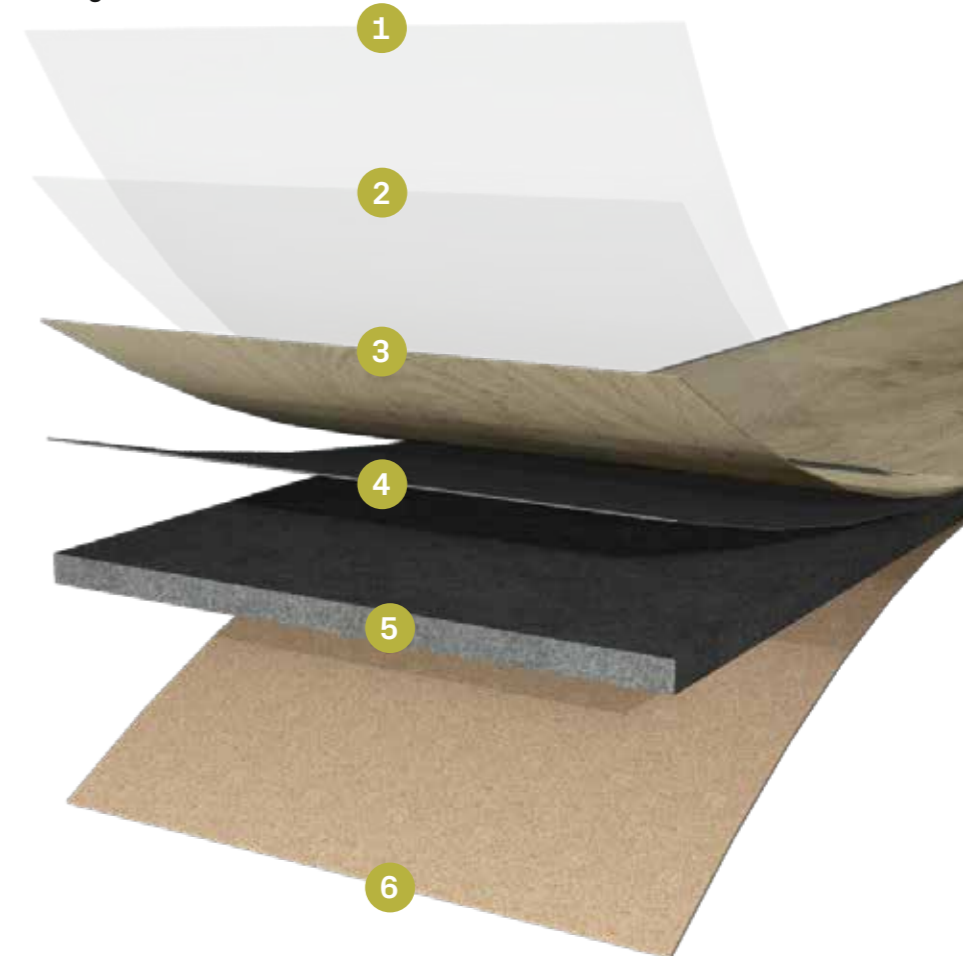

- CLICK IT EASY PRO
- 4-SIDED V-GROOVE
- 10 years WARRANTY commercial usage
- 20 years WARRANTY domestic usage
- SUITABLE FOR BATHROOMS
- ANTIBACTERIAL
- ANTI SLIP R10

- ROBUST
- HEALTHY HOME ENVIRONMENT
- EASY TO CARE FOR
- QUIET
- ANTI-STATIC
- UNDERFLOOR HEATING SYSTEM

2. Non-slip and flame resistant.

* Suitable for water-based and electric underfloor heating systems. Heating systems with reverse cycle cooling must be fitted with an automatic control unit for dew point regulation. Only suitable for electric surface heating systems fitted with gentle warm-up technology and a control unit for automatic dew point regulation.