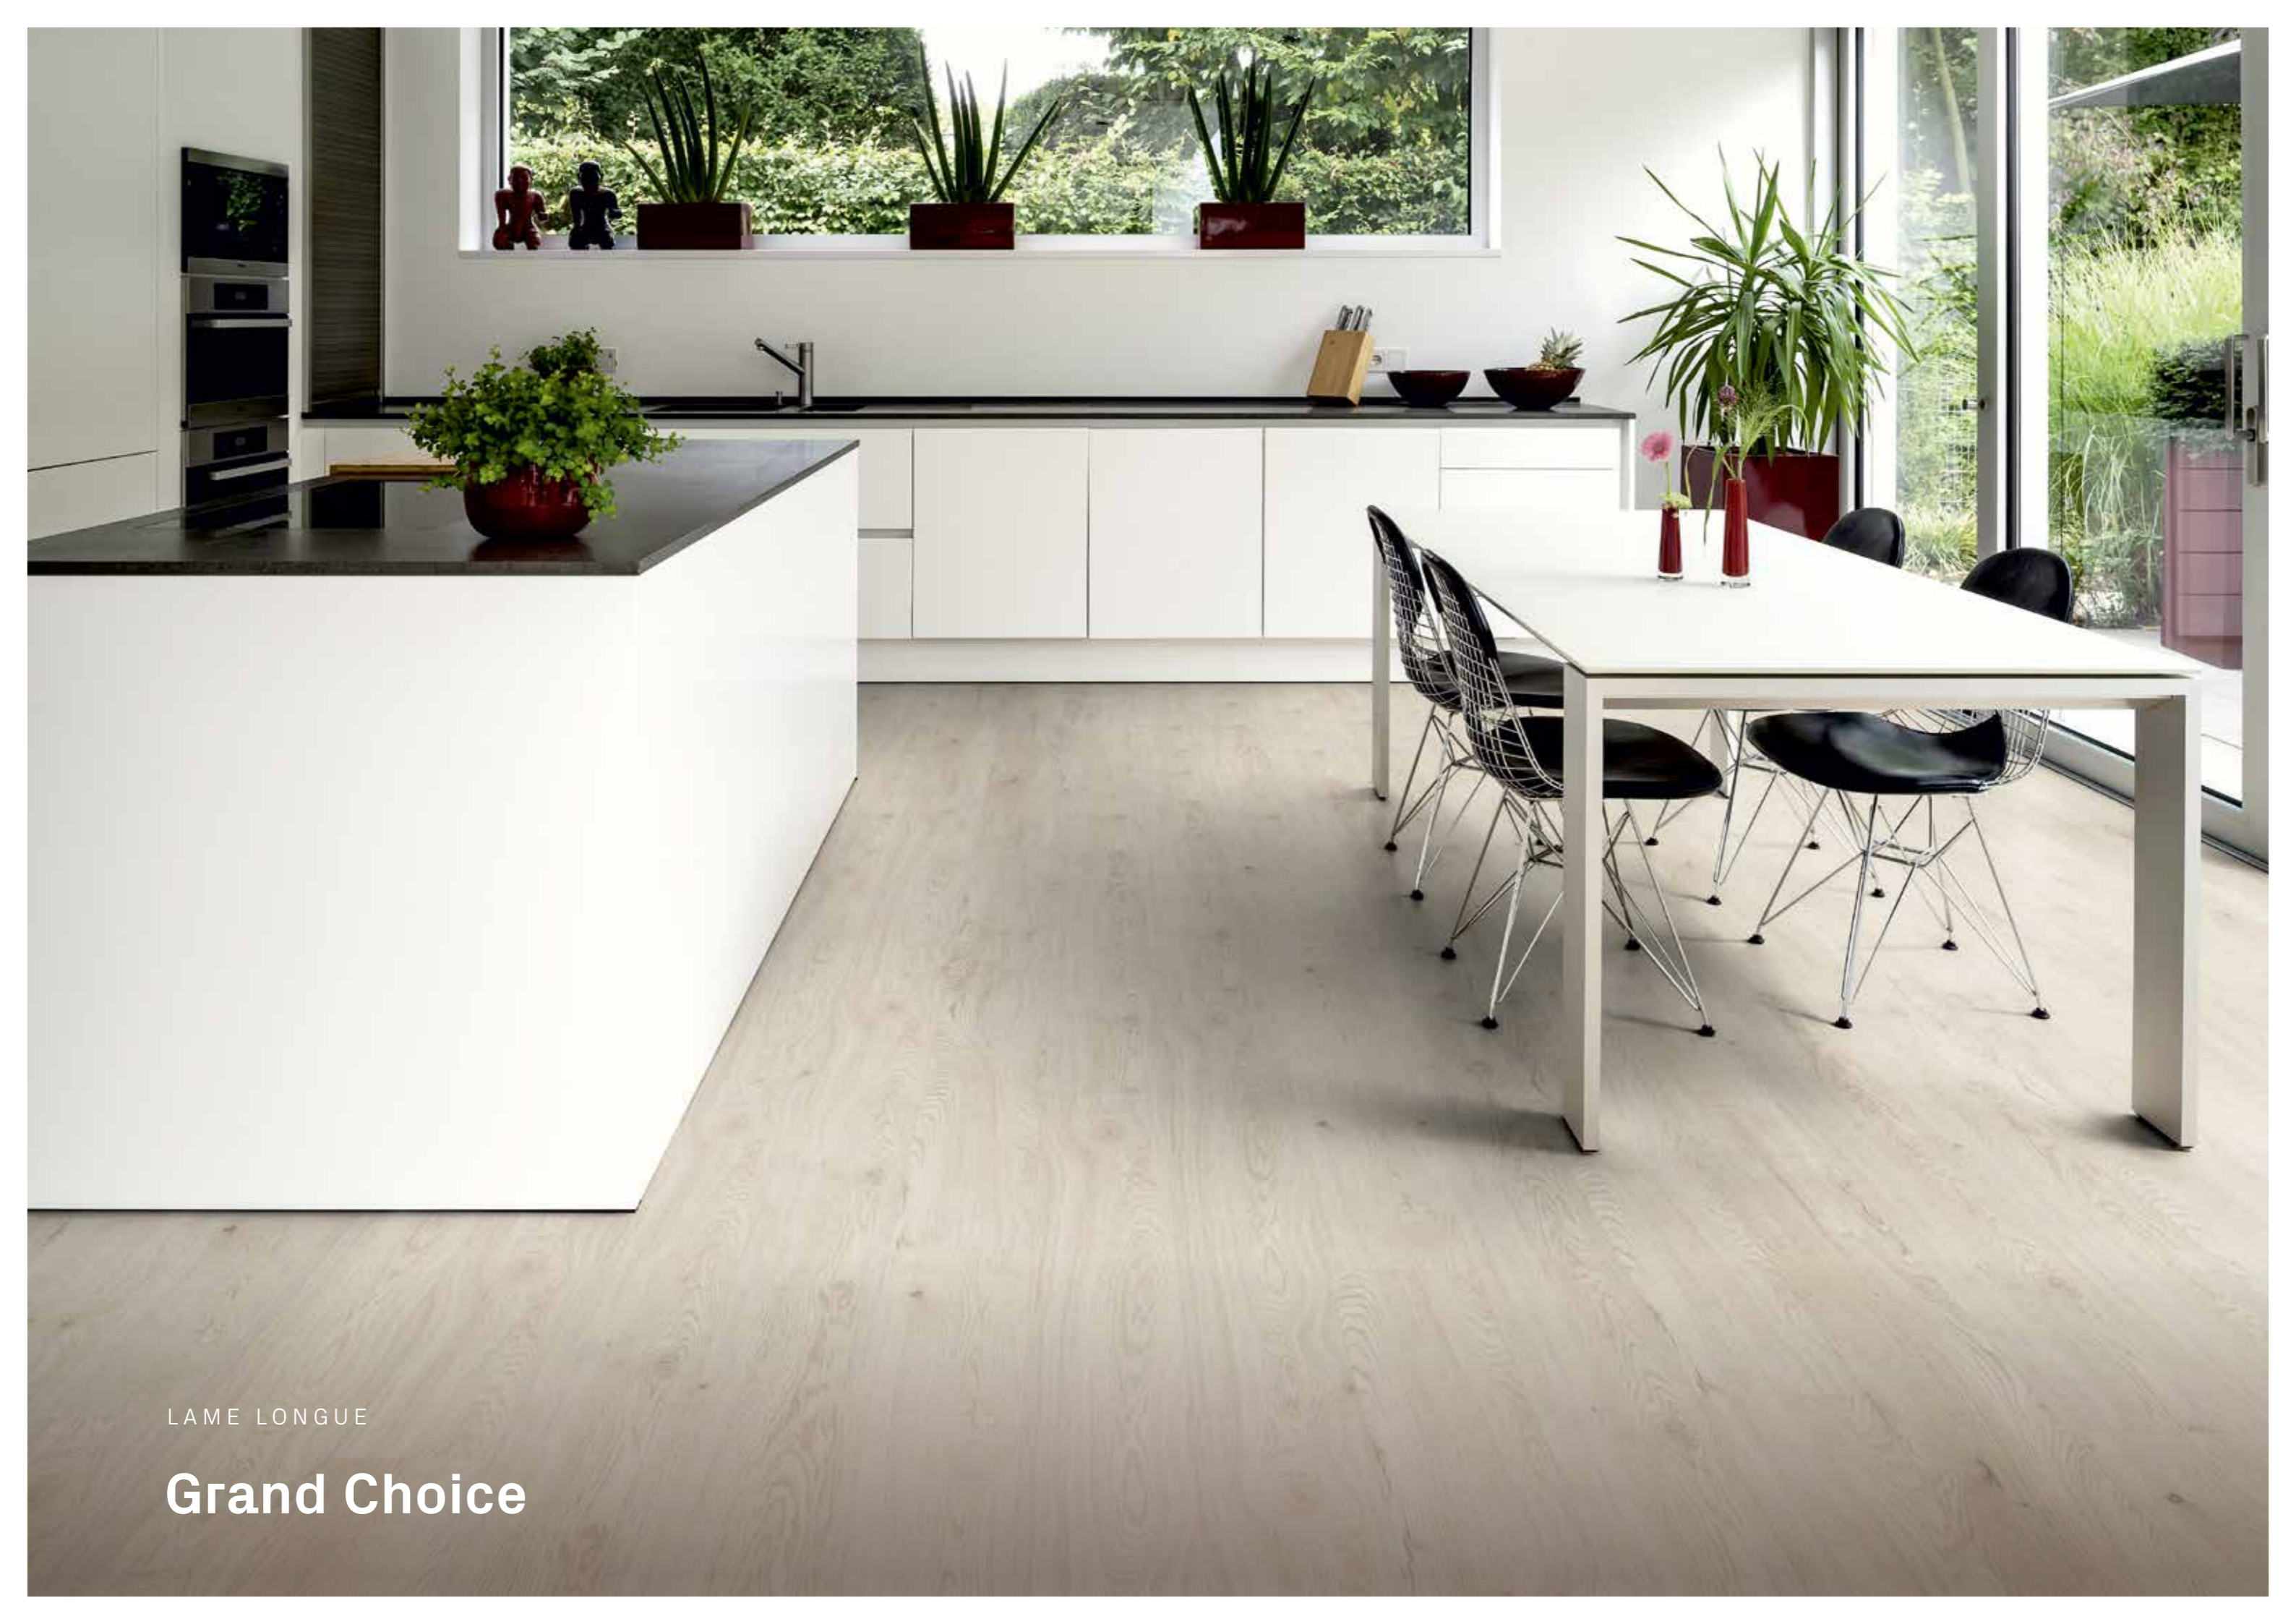

LAME LONGUE

Grand Choice